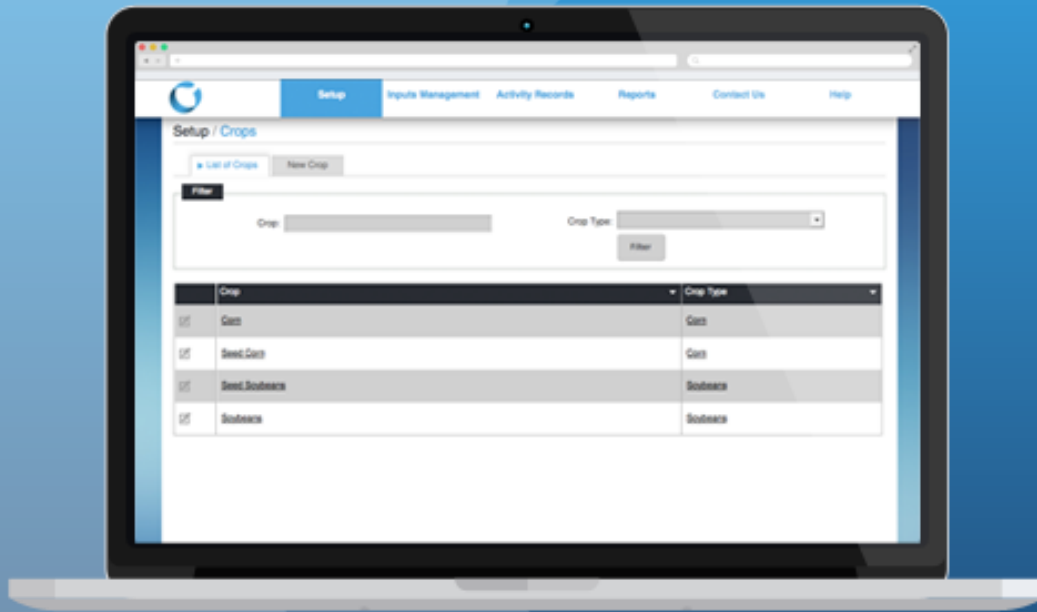

PETERSON *farms*

DELIVERING A WORLD OF GRAIN

Bernard Peterson

Apps on the Farm

Bernard Peterson

WeatherLink

- Weather data collected by privately owned weather stations
- Personalized and accurate weather data
- Link to other stations

JD Link

- Monitor equipment service requirements
- Fuel usage
- Field efficiency reports, idle time

JOHN DEERE

Turbo Scan

- Create PDF's of receipts with phone/tablet camera
- Manage receipts from elevators and suppliers
- Central hub for receipt storage
- Email directly from App

Google Earth

- Provides aerial view of farm
- Useful for planning and mapping

The logo for Google Earth, featuring the word "Google" in its signature multi-colored font (blue, red, yellow, green, red) followed by the word "earth" in a blue, lowercase sans-serif font. The logo is set against a white rectangular background with a subtle drop shadow.

Google™ earth

Weather Underground

- Weather forecasting tool
- Planning and decision aiding

Fleetmatics

- Geo-locating trucks at anytime
- Know who's driving, origin and destination
- Track fleets en-route